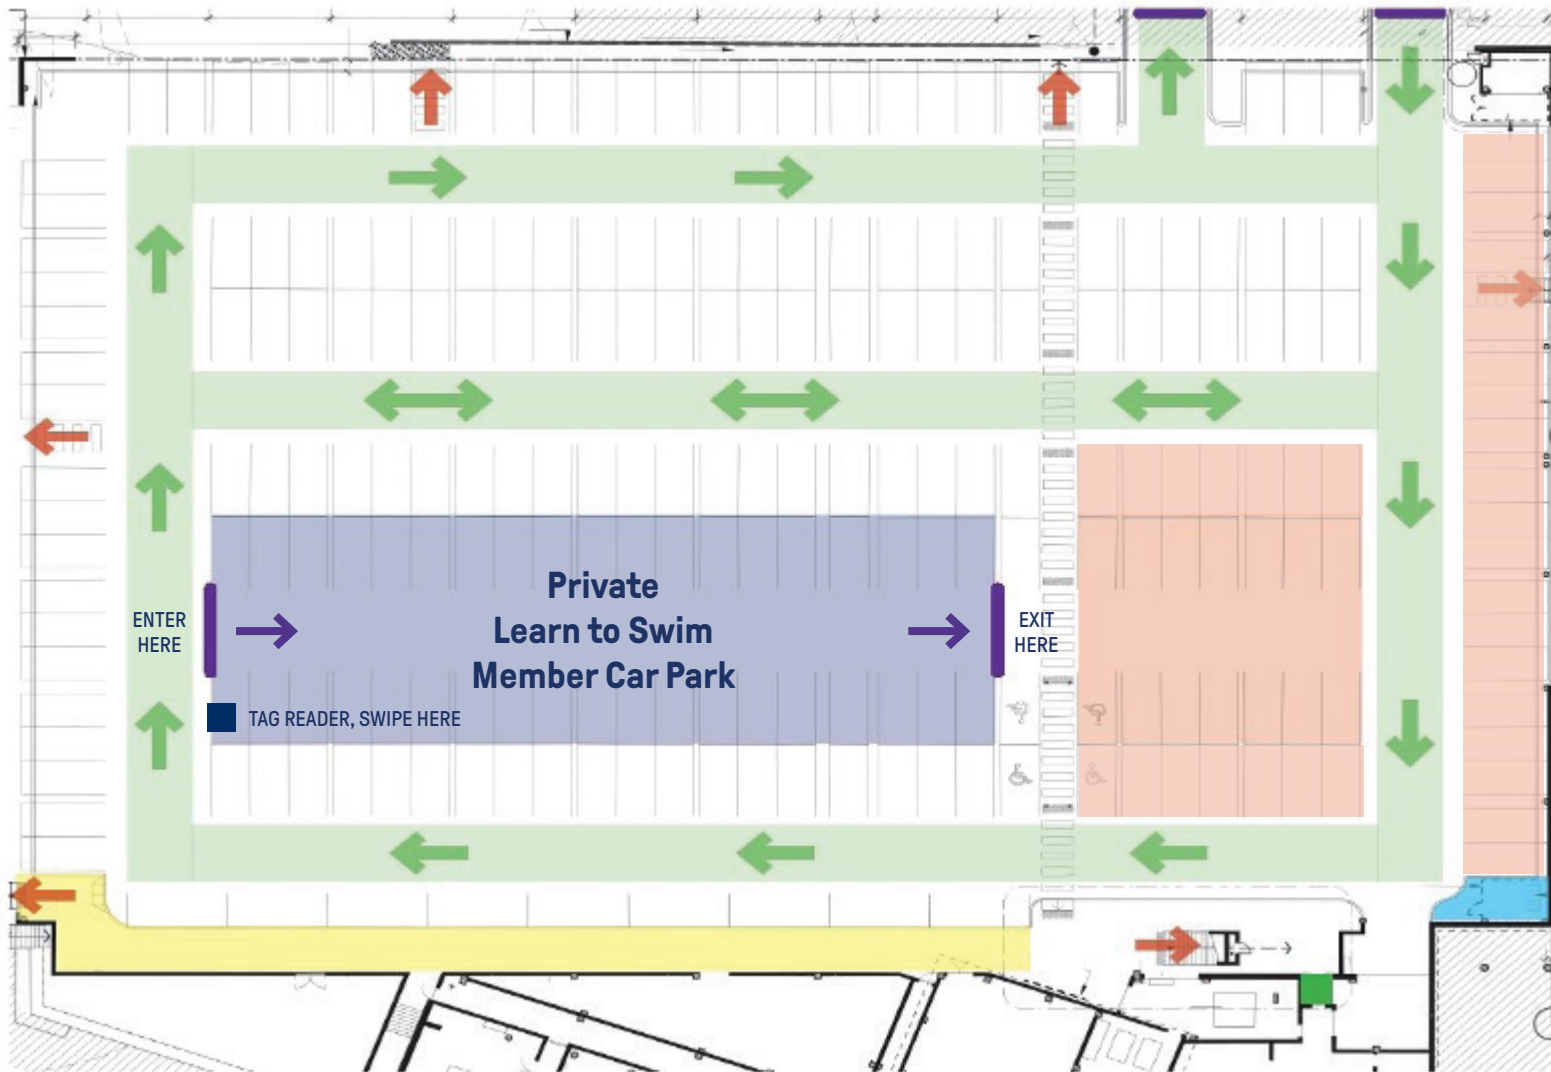

Pymble Aquatic and Fitness Centre Private Learn to Swim Car Parking Guide

(Underneath Mollie Dive Hockey Fields, enter via Gate 3, Avon Road)

- Drop-off and pick-up zone
- Aquatic and Fitness Centre
Private Learn to Swim car park
- Reserved
- Boom gates
- Traffic flow
- Pedestrian access
- Lift to Aquatic and
Fitness Centre

Access to the private Learn to Swim car park is conditional on the following:

1. Currently enrolled in Learn to Swim classes
2. Access available 30 minutes before scheduled class time
3. No outstanding fees on account