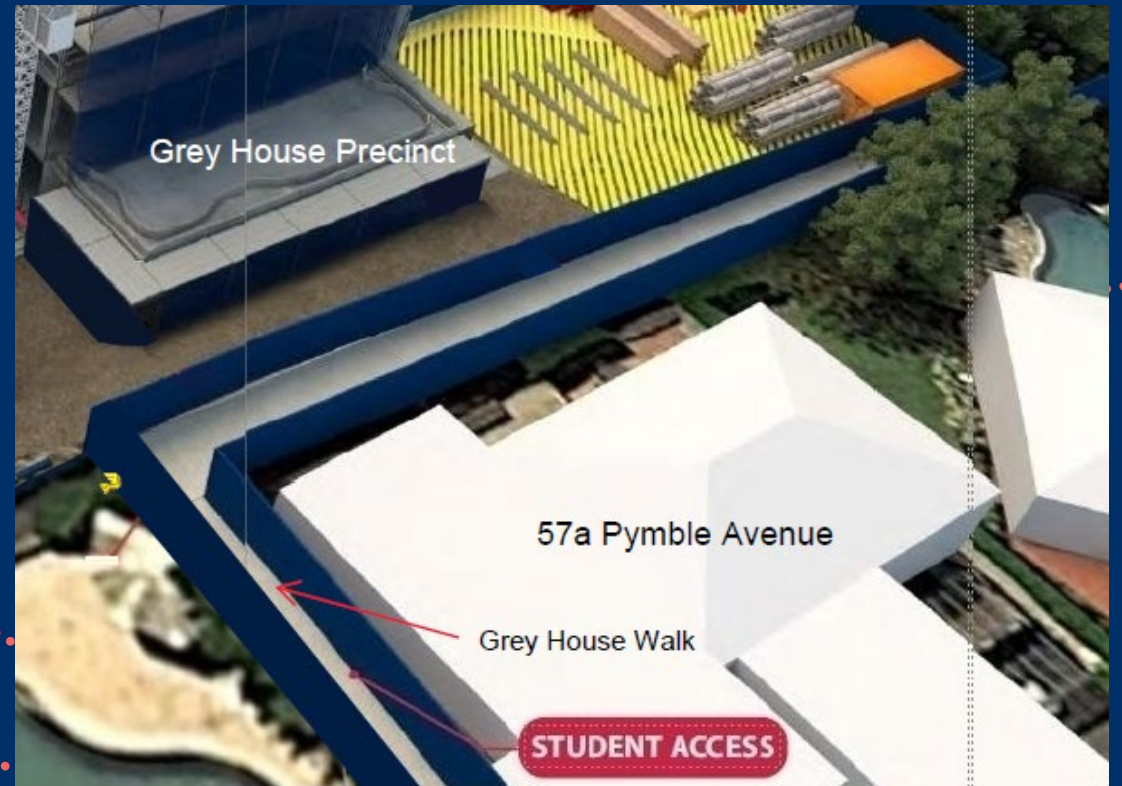

Grey House Precinct Status

Modification of Condition

- 1 x Modification to Conditions has been submitted to the Department of Planning
- The modification requests that Grey House Walk remain open for staff and students
 - Approximately 150 students use this walk
- Safe access for students and staff only to be maintained
- No access by the contractor
- Monitoring of access by staff during peak times proposed
- Grey House Walk will remain shut during non-term times

Site Location

Pymble Ladies' College

WATCH US CHANGE THE WORLD™

Design

Pymble Ladies' College

WATCH US CHANGE THE WORLD™

PREVIOUS SCHEME
West Elevation

NEW SCHEME
West Elevation